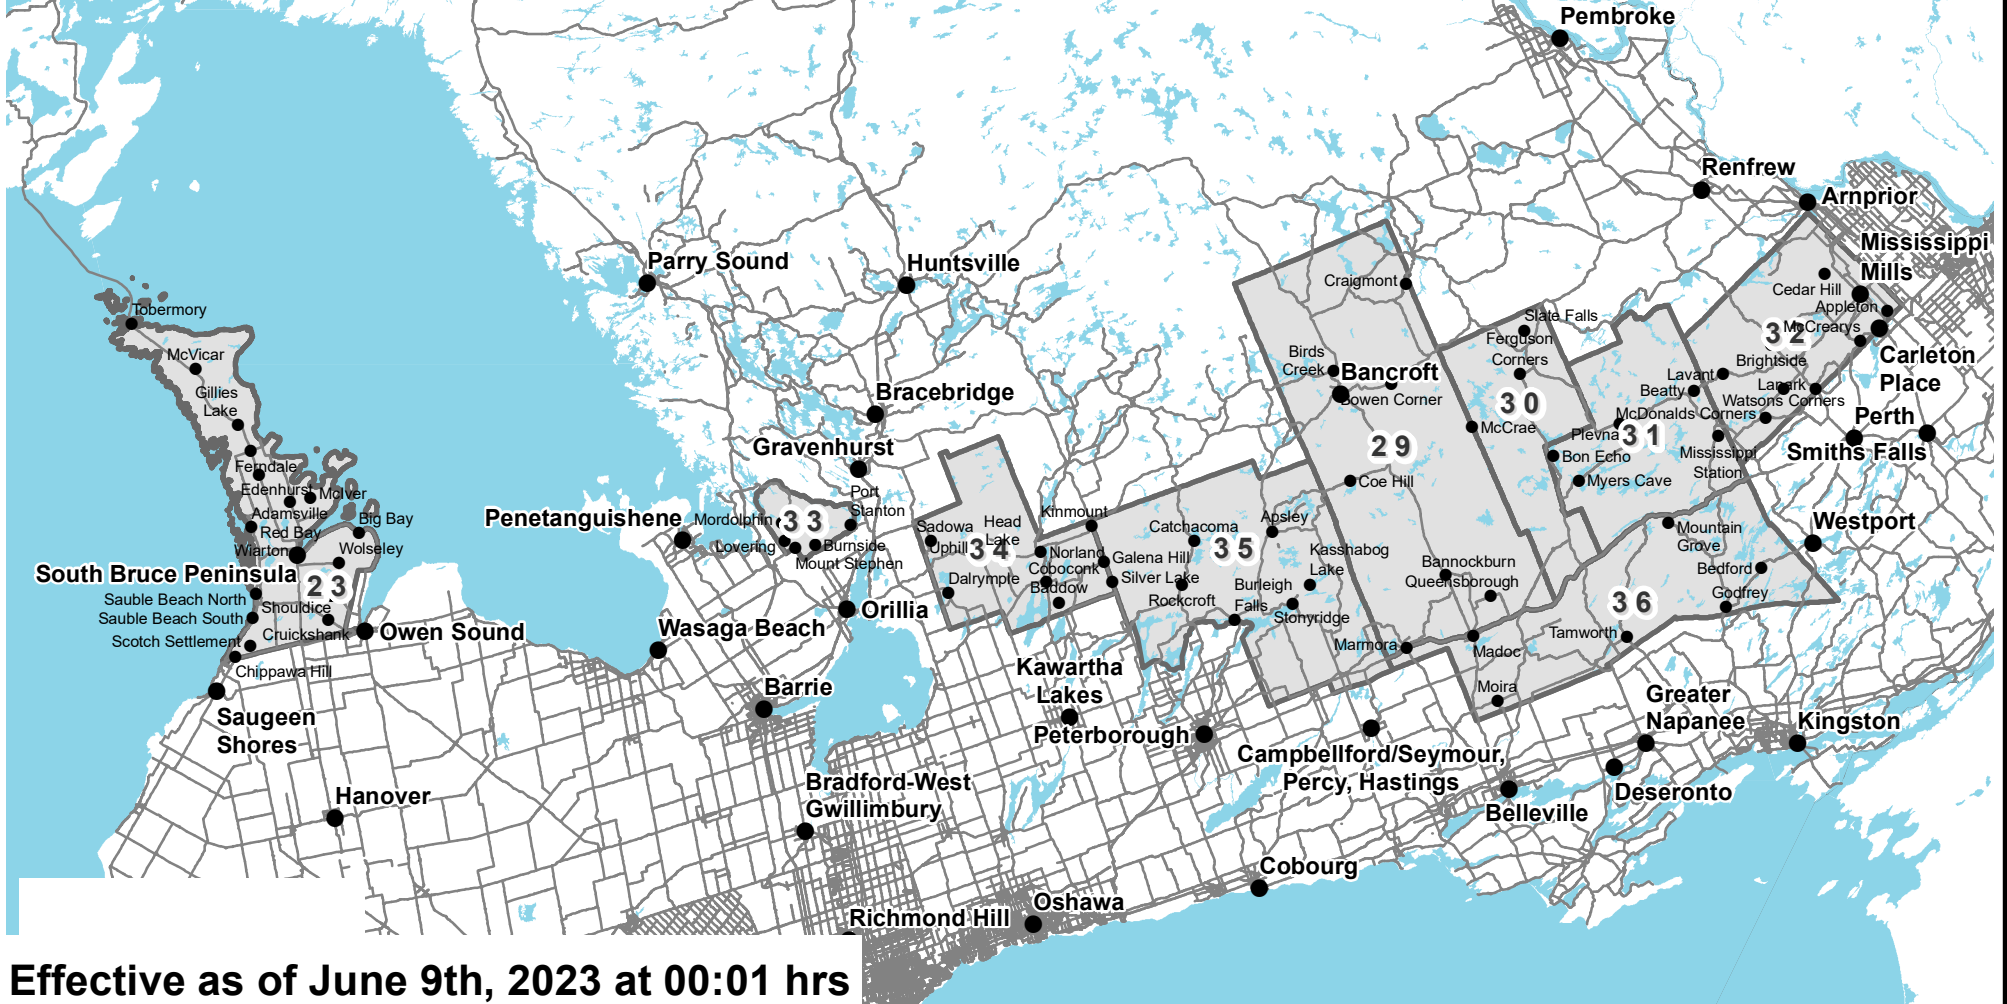

Restricted Fire Zone

(Zones 23, 29, 30, 31, 32, 33, 34, 35 and 36)

RFZO 2023-03

Effective as of June 9th, 2023 at 00:01 hrs

This map should not be relied on as a precise indicator of routes or locations, nor as a guide to navigation. The Ontario Ministry of Natural Resources and Forestry (MNR) shall not be liable in any way for the use of, or reliance upon, this map or any information on this map.

1:1,874,370

- Cities
- Communities
- ▭ Restricted Fire Zone