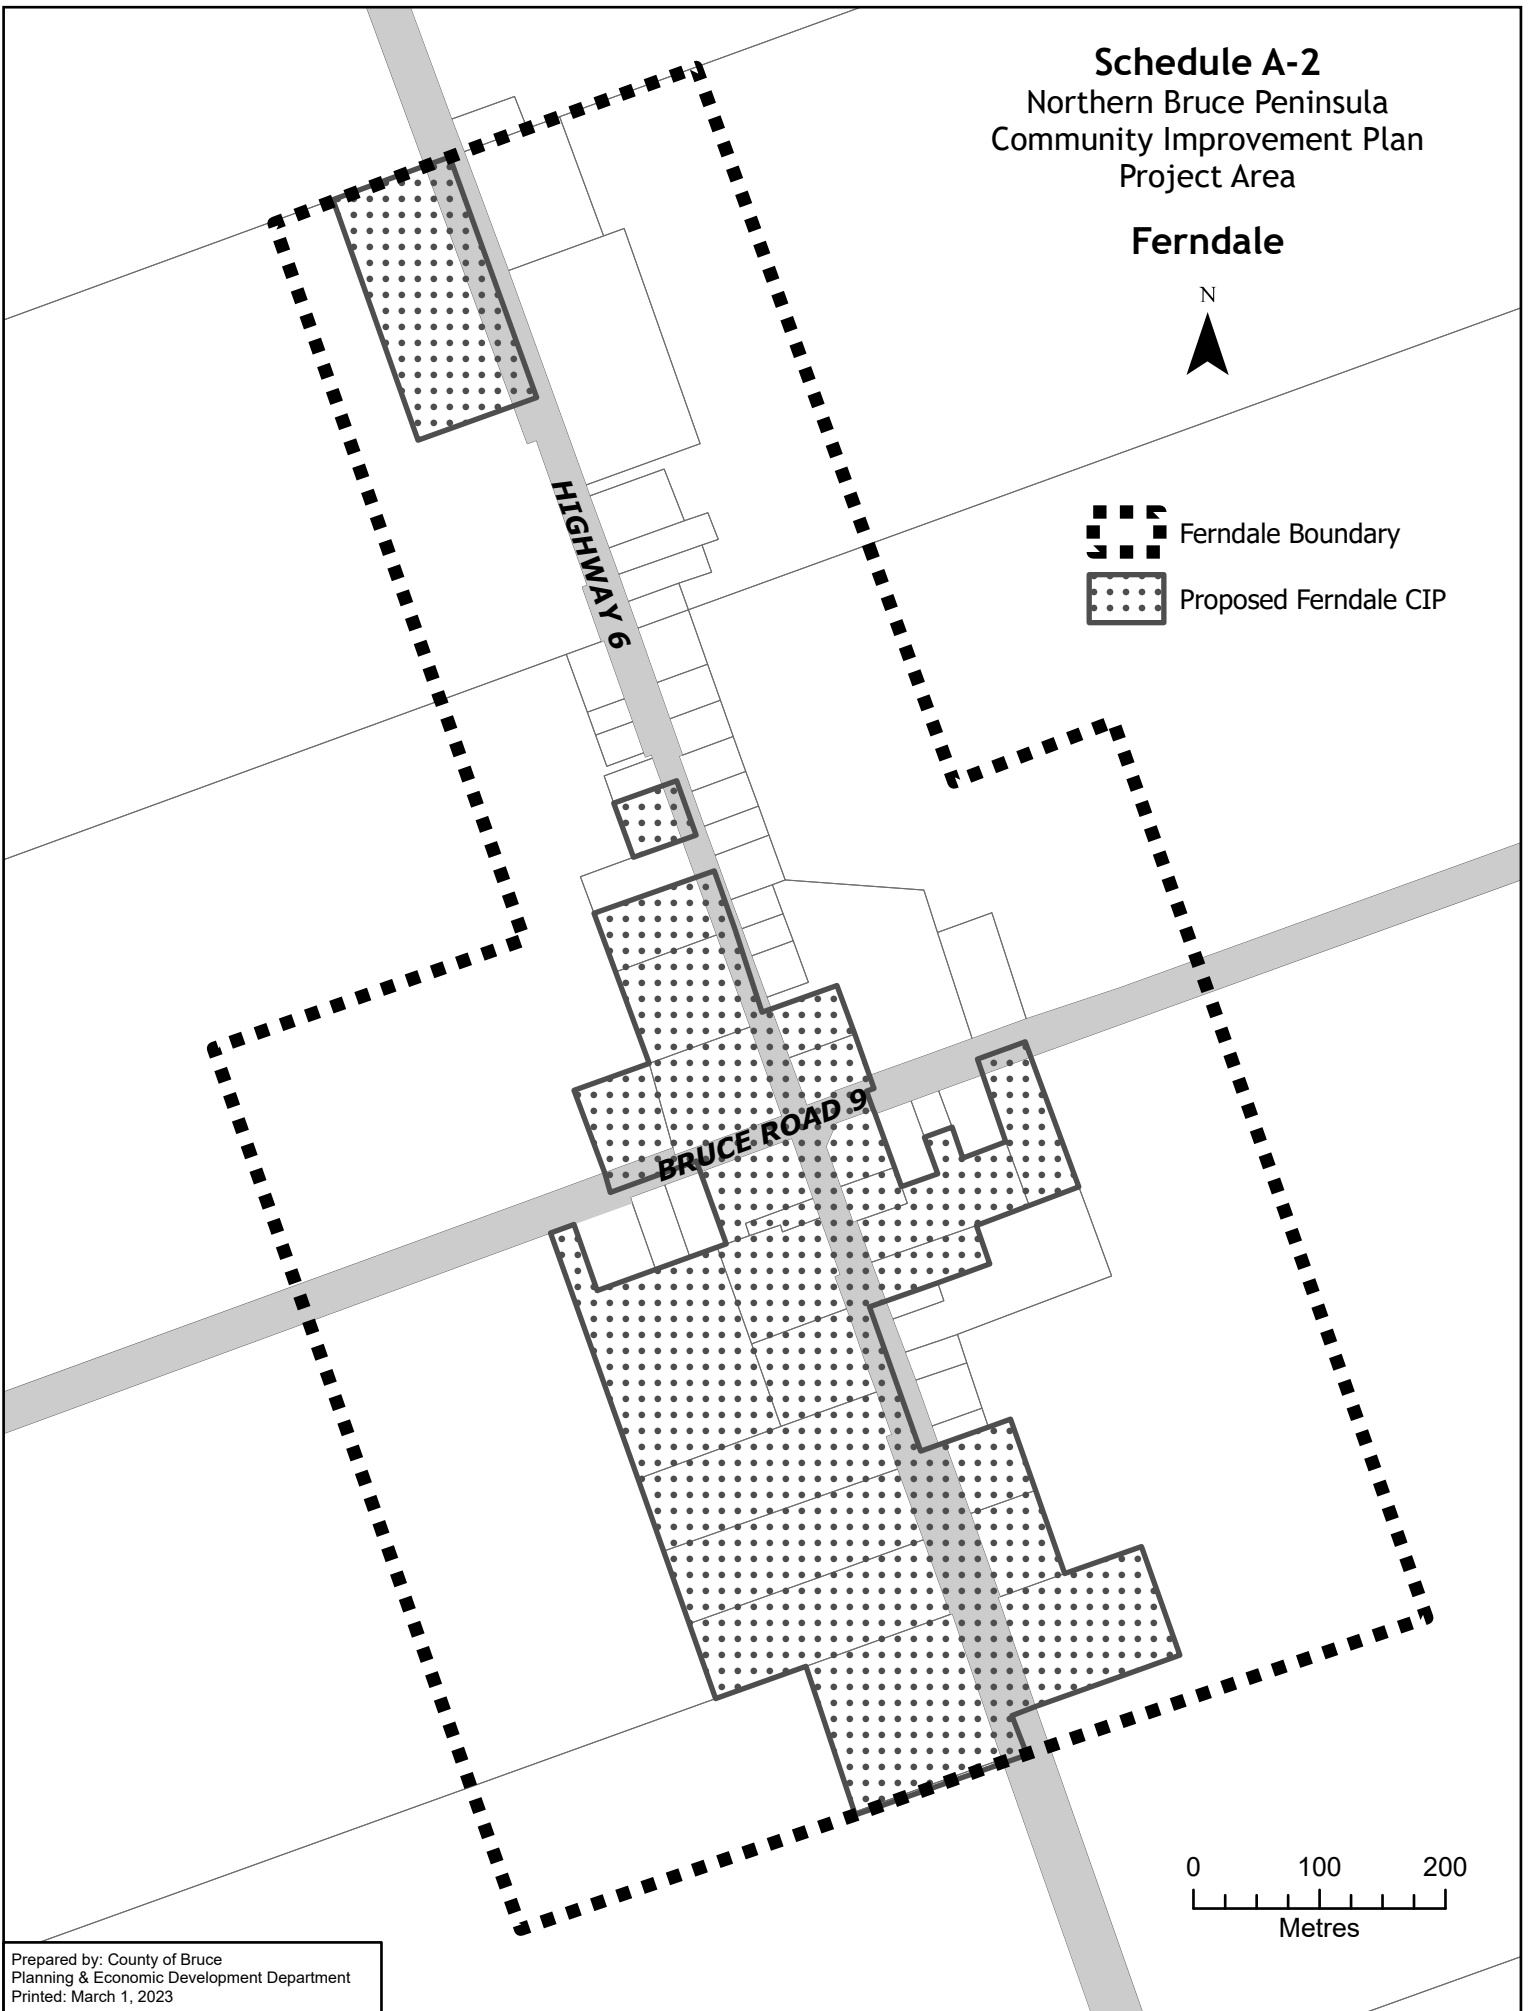

**Schedule A-1**  
Municipality of Northern Bruce Peninsula  
Community Improvement Plan  
Project Area

**Georgian Bay**

**Lake Huron**

*First Nation  
Hunting Lands*

Miller  
Lake

Dyer's Bay

Stokes  
Bay

Ferndale

Lion's  
Head

Spry

Barrow  
Bay

Pike Bay

*Town of South Bruce Peninsula*

-  CIP Boundary
-  Community/  
Hamlet

**Schedule A-2**  
Northern Bruce Peninsula  
Community Improvement Plan  
Project Area

**Ferndale**

-  Ferndale Boundary
-  Proposed Ferndale CIP

**Schedule A-3**  
Northern Bruce Peninsula  
Community Improvement Plan  
Project Area  
**Lion's Head**

*Georgian Bay*

**Schedule A-4**  
Northern Bruce Peninsula  
Community Improvement Plan  
Project Area  
**Tobermory**