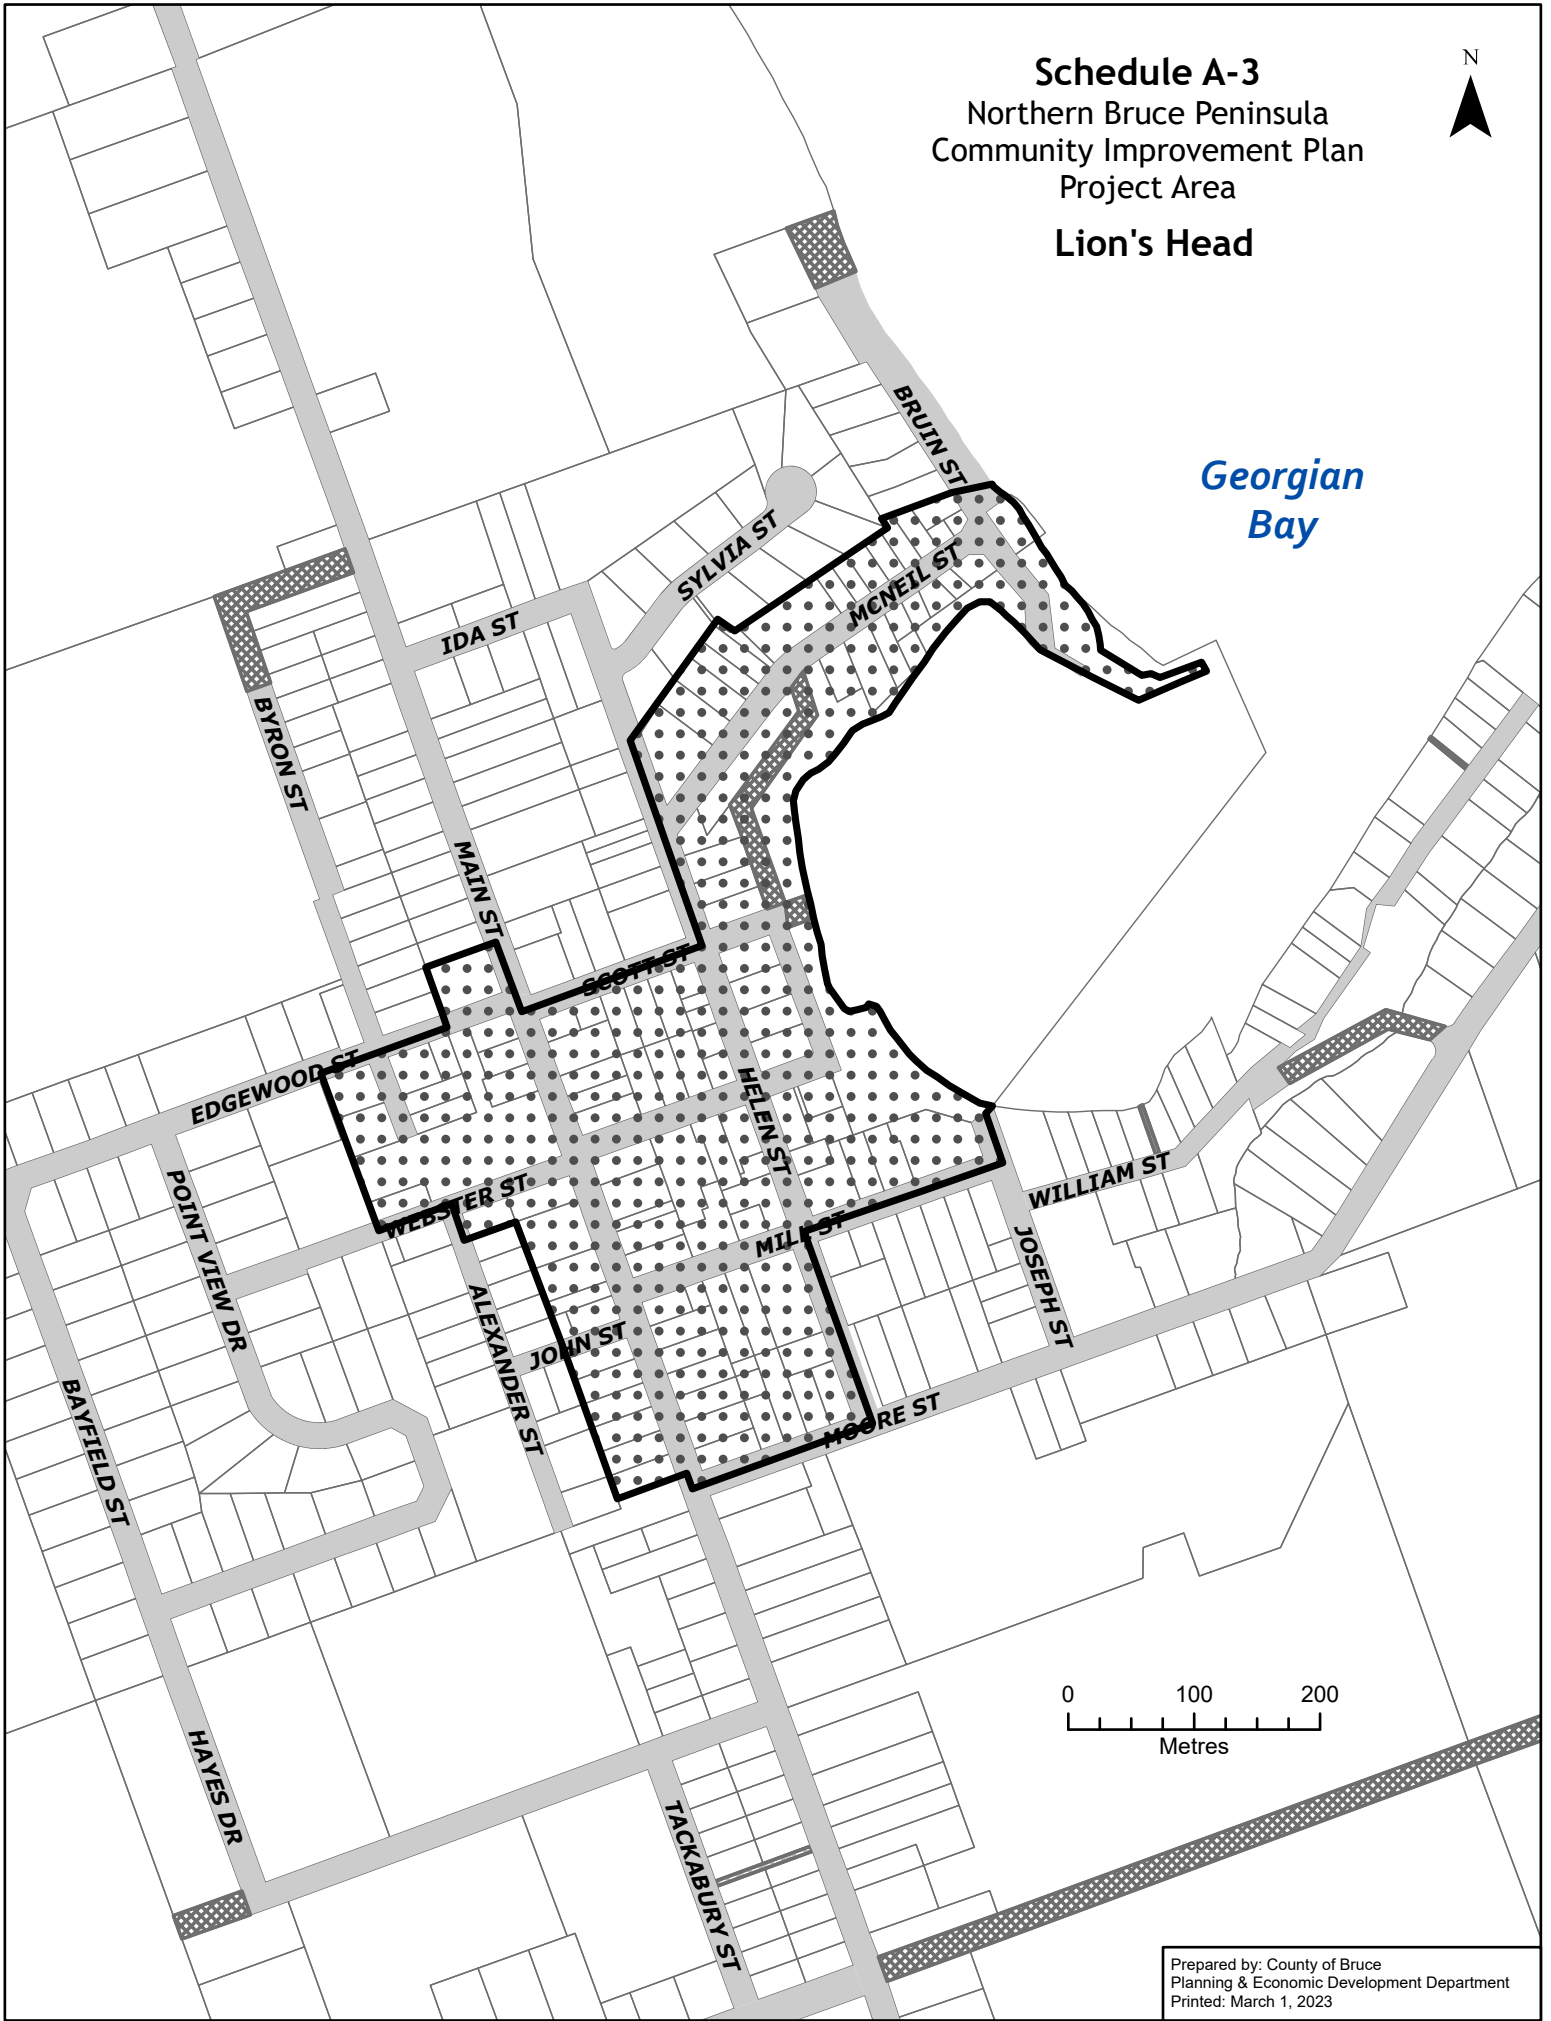

**Schedule A-1**  
Municipality of Northern Bruce Peninsula  
Community Improvement Plan  
Project Area

**Georgian Bay**

**Lake Huron**

*First Nation  
Hunting Lands*

Miller  
Lake

Dyer's Bay

Stokes  
Bay

Ferndale

Lion's  
Head

Spry

Barrow  
Bay

Pike Bay

*Town of South Bruce Peninsula*

-  CIP Boundary
-  Community/  
Hamlet

**Schedule A-2**  
Northern Bruce Peninsula  
Community Improvement Plan  
Project Area

**Ferndale**

-  Ferndale Boundary
-  Proposed Ferndale CIP

**Schedule A-3**  
Northern Bruce Peninsula  
Community Improvement Plan  
Project Area  
**Lion's Head**

*Georgian Bay*

**Schedule A-4**  
Northern Bruce Peninsula  
Community Improvement Plan  
Project Area  
**Tobermory**